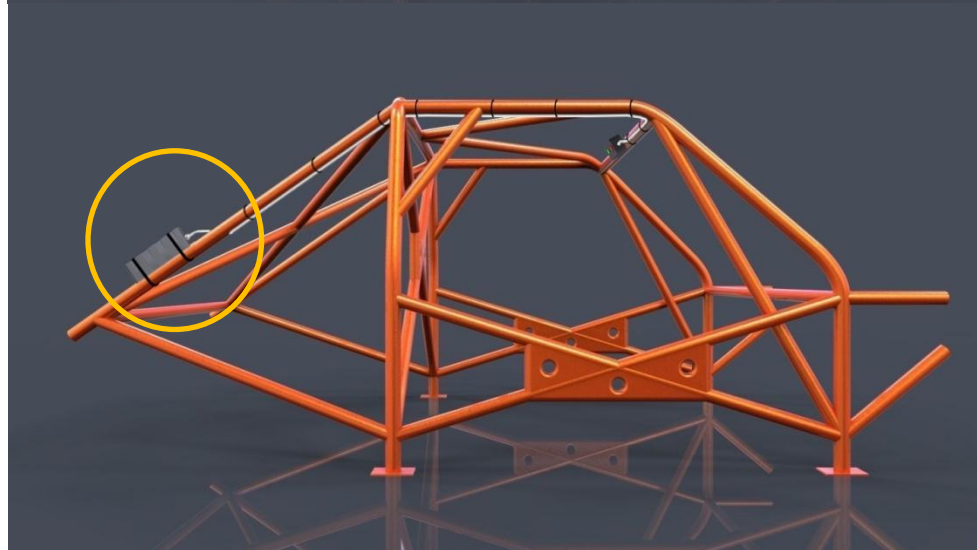

SAUGOS IR STEBĖJIMO SISTEMOS KONSOLĖ IR MONTAVIMO VIETA

SPECIALAUS INFORMACINIO LIPDUKO VIETA

Attention!
Press **SOS** button to request **immediate assistance!**

If vehicle stops on a special stage, an alert will be raised automatically.
You have **only 30 sek.** to push **OK** button to indicate to all monitoring stations that you do not require assistance.

RACE CONTROL CENTER

+XXX XXX XXX