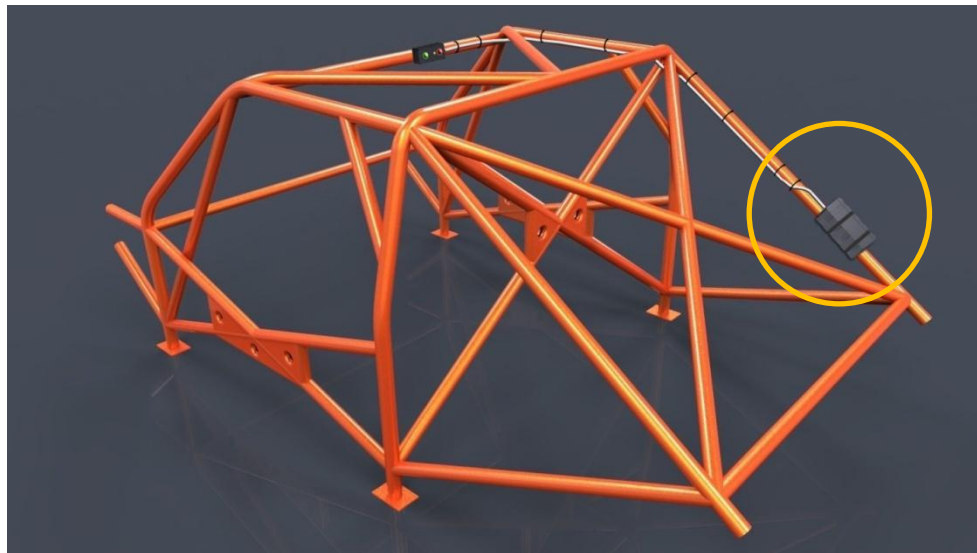

SAUGOS IR STEBĖJIMO SISTEMOS KONSOLĖ IR MONTAVIMO VIETA

SPECIALAUS INFORMACINIO LIPDUKO VIETA

Attention!
Press **SOS** button to request **immediate assistance!**

If vehicle stops on a special stage, an alert will be raised automatically.
You have **only 30 sek.** to push **OK** button to indicate to all monitoring stations that you do not require assistance.