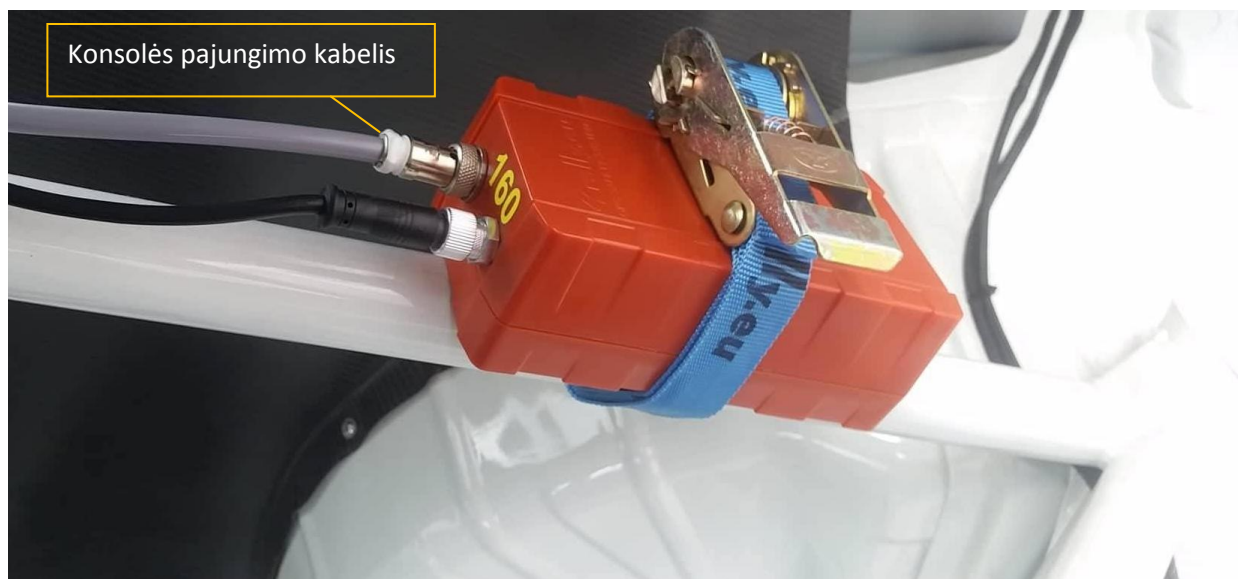

SAUGOS IR STEBĖJIMO SISTEMOS KONSOLĖ IR MONTAVIMO VIETA

SPECIALAUS INFORMACINIO LIPDUKO VIETA

Attention!
Press **SOS** button to request **immediate assistance!**

If vehicle stops on a special stage, an alert will be raised automatically.
You have **only 30 sek.** to push **OK** button to indicate to all monitoring stations that you do not require assistance.